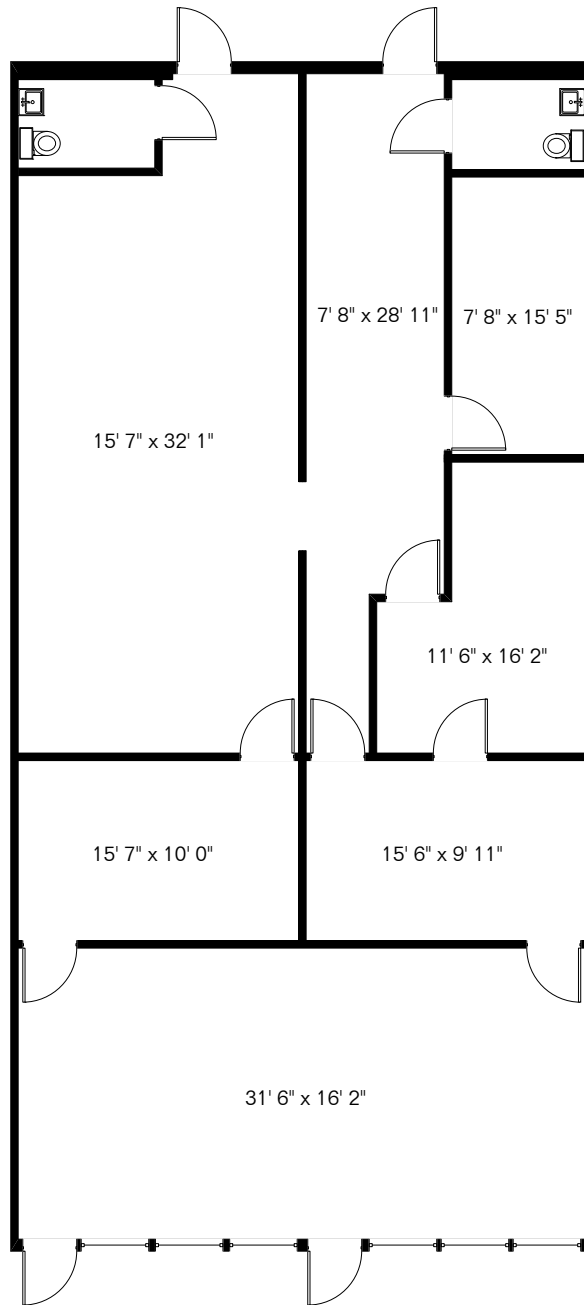

The square footages and room size information are deemed to be reliable but are not guaranteed and should be independently verified.

10050 W Bell Rd Ste 18

Gross 2,109 Sq Ft

Site Visit June 2017

Copyright 2017 Floor Plans First! LLC
All Rights Reserved.

www.FloorPlansFirst.com

Toll Free (877) 887-1500
Voice (520) 881-1500
Fax (520) 791-7701

Floor Plans First!
See the Floor Plan First!